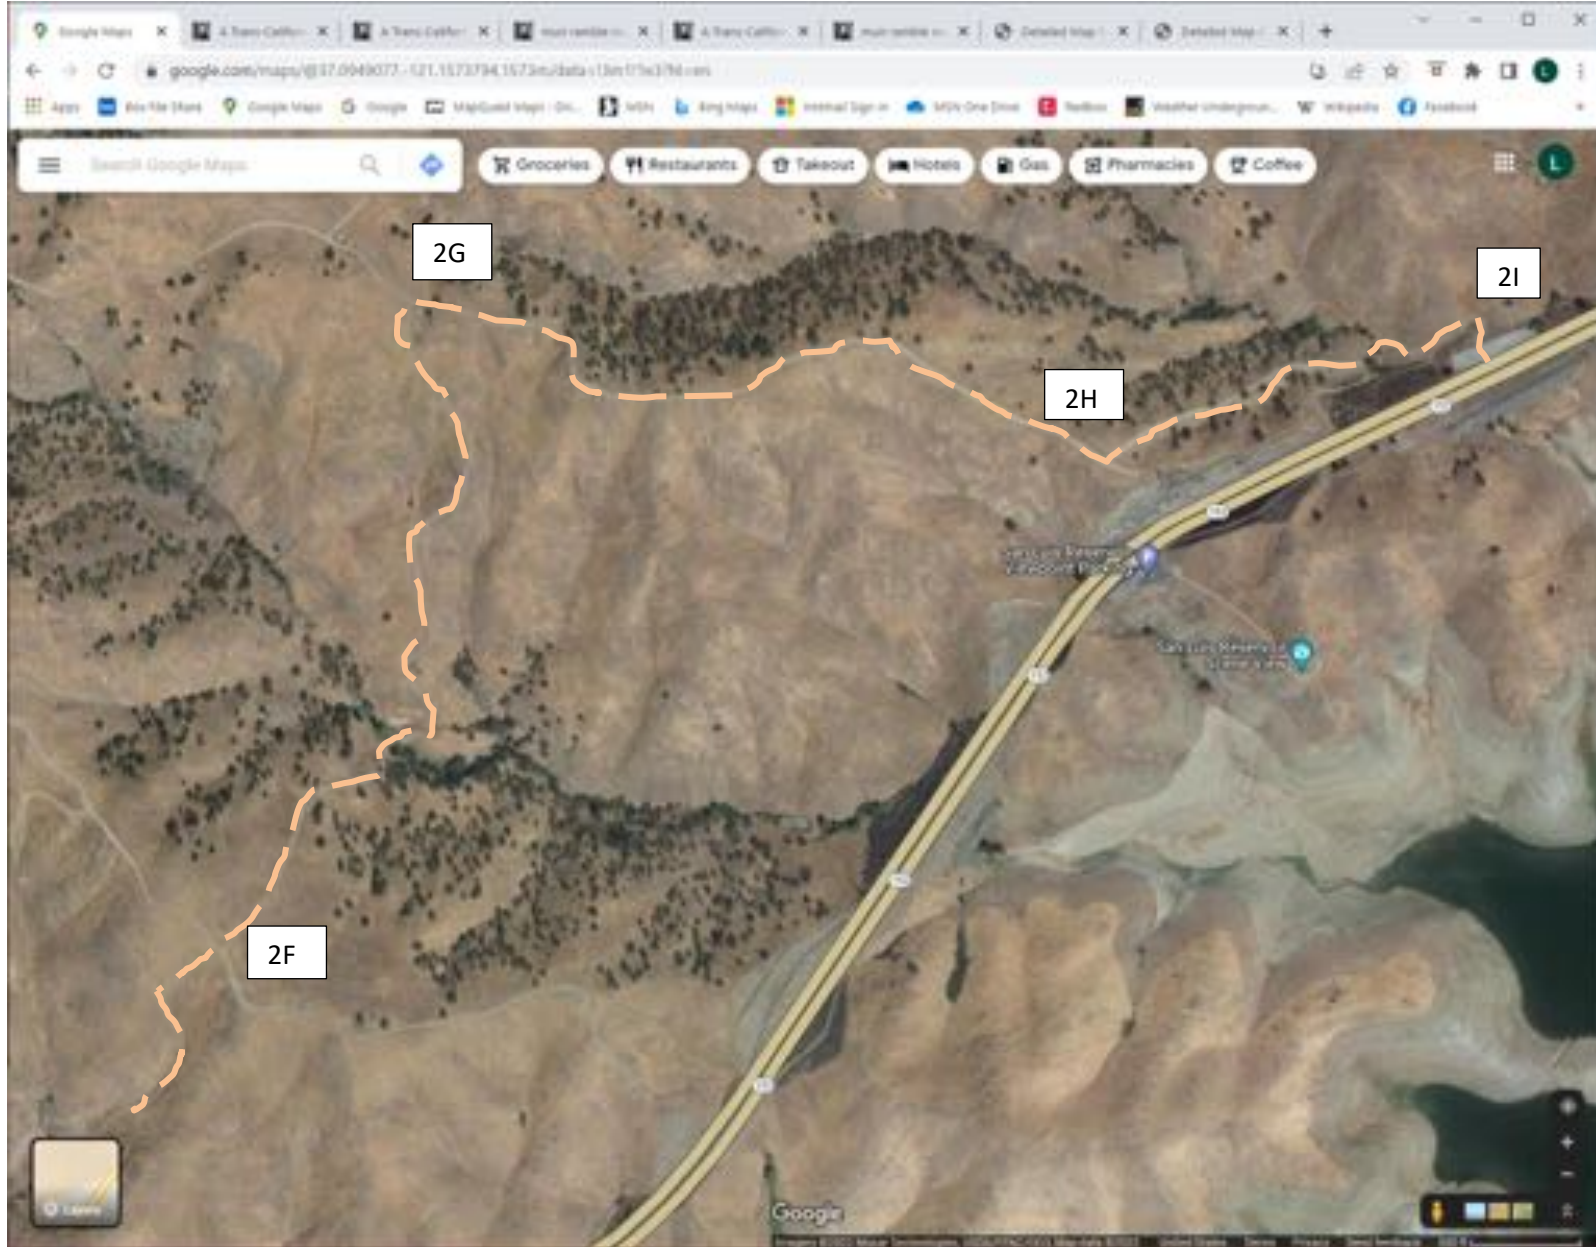

From Point	To Point	Distance (feet)	Distance (miles)
1A	1B	3896	0.7
1B	1C	493	0.1
1C	1D	824	0.2
1D	1E	3643	0.7
1E	1F	1406	0.3
1F	1G	2851	0.5
1G	1H	3907	0.7
		Total Miles	3.2

San Luis Reservoir State Recreation Area
Cottonwood Creek Wildlife Area - Upper Unit

**San Luis Reservoir State Recreation Area
Cottonwood Creek Wildlife Area - Upper Unit**

From Point	To Point	Distance (feet)	Distance (miles)
2A	2B	1443	0.3
2B	2C	1584	0.3
2C	2D	390	0.1
2D	2E	1443	0.3
2E	2F	3168	0.6
2F	2G	3696	0.7
2G	2H	3379	0.6
2H	2I	1865	0.3
		Total Miles	3.2