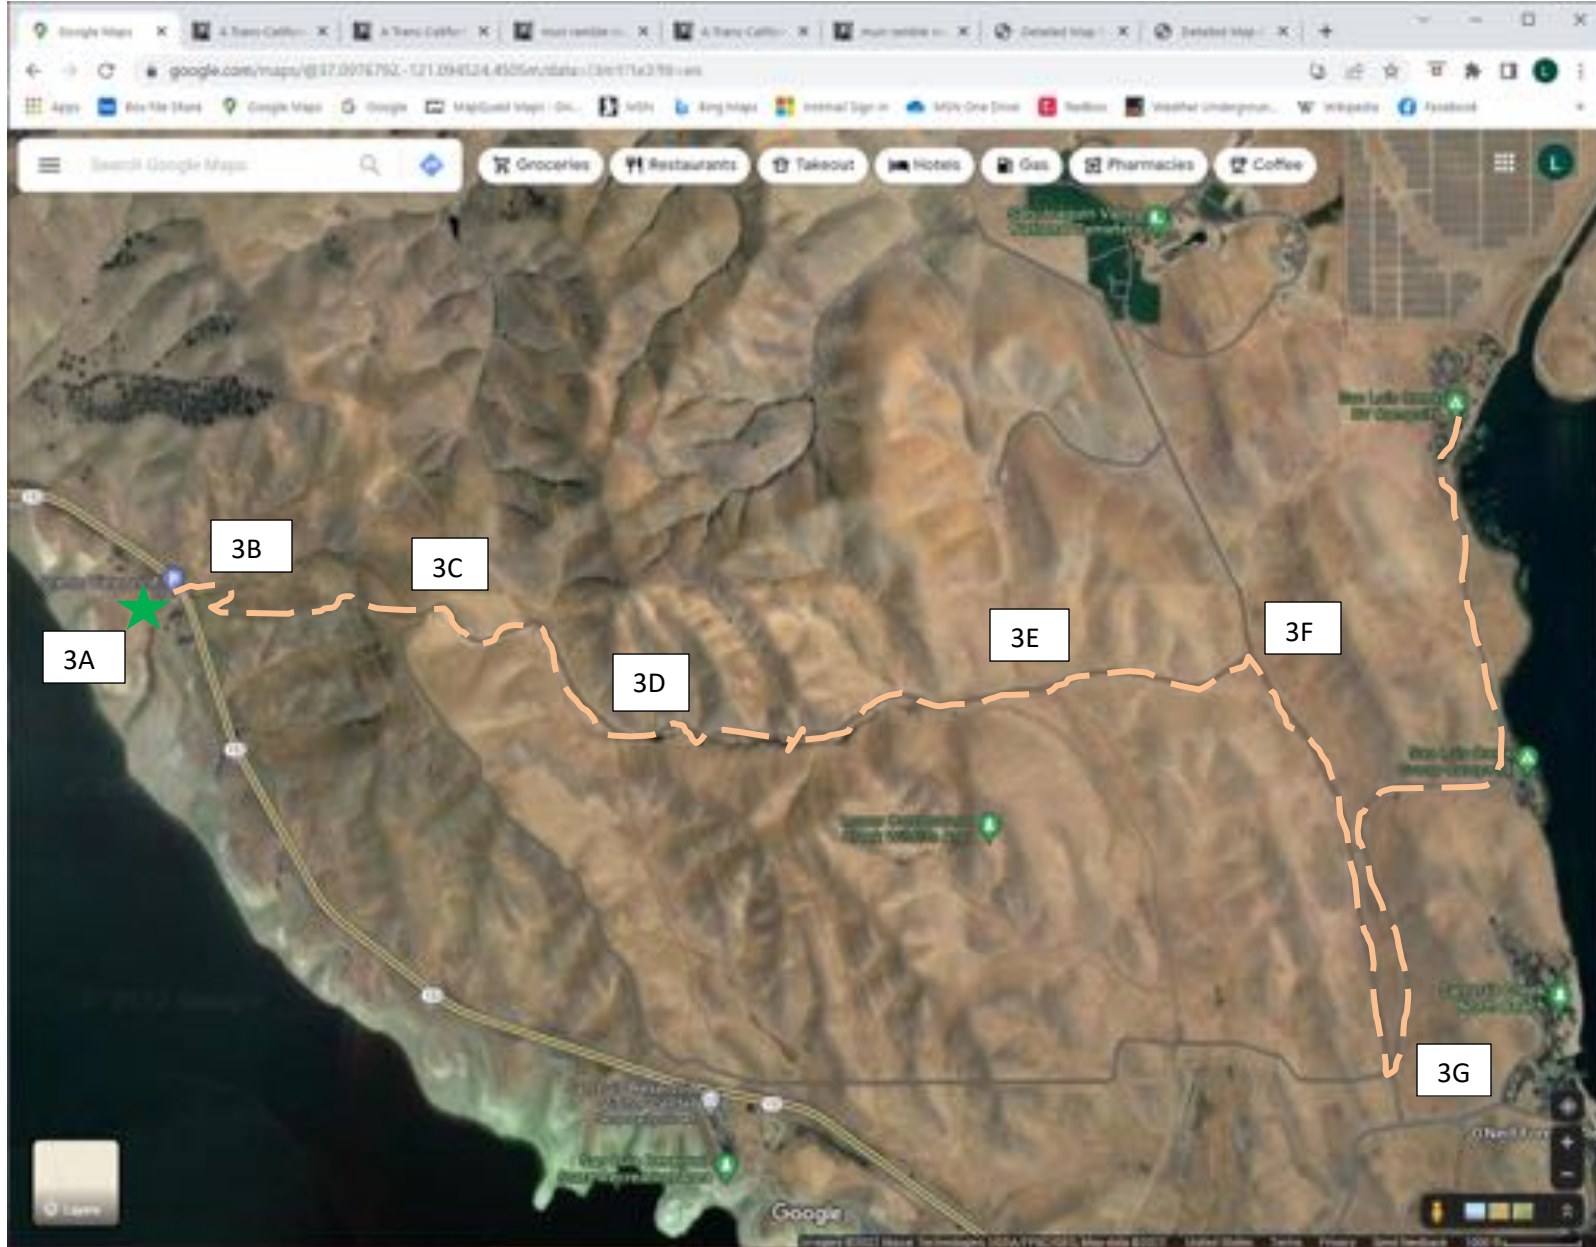

San Luis Reservoir State Recreation Area Cottonwood Creek Wildlife Area - Lower Unit

**San Luis Reservoir State Recreation Area
Cottonwood Creek Wildlife Area - Lower Unit**

From Point	To Point	Distance (feet)	Distance (miles)
3A	3B	1279	0.2
3B	3C	2640	0.5
3C	3D	3696	0.7
3D	3E	6336	1.2
3E	3F	2640	0.5
3F	3G	5808	1.1
		Total Miles	4.2