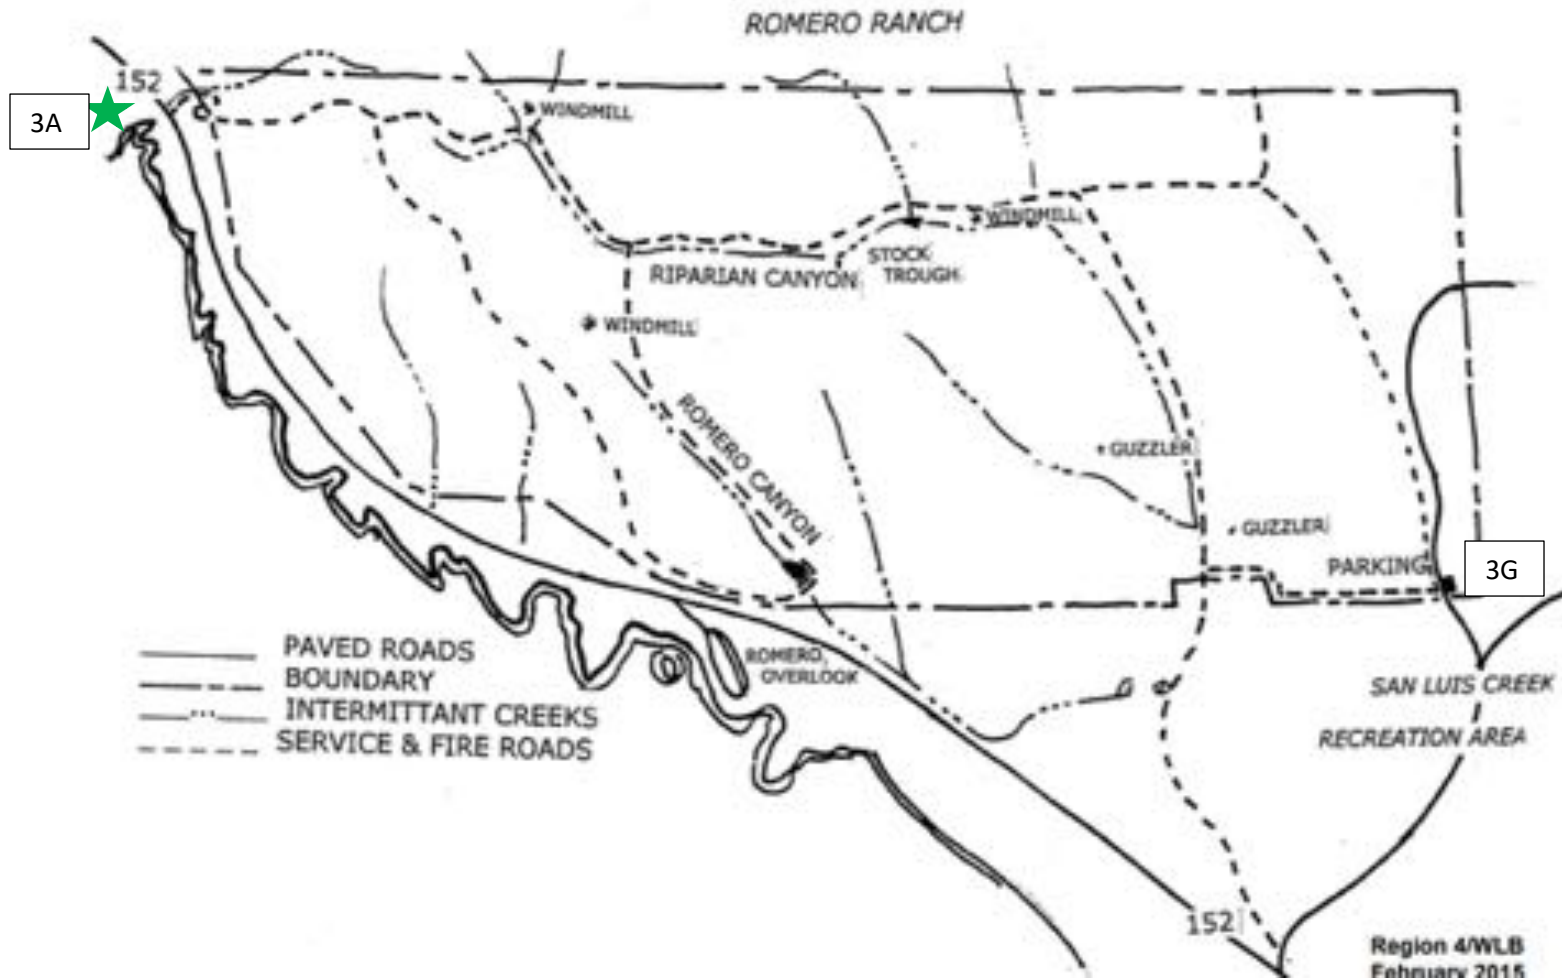

**San Luis Reservoir State Recreation Area
Cottonwood Creek Wildlife Area - Upper Unit**

From Point	To Point	Distance (feet)	Distance (miles)
2A	2B	1443	0.3
2B	2C	1584	0.3
2C	2D	390	0.1
2D	2E	1443	0.3
2E	2F	3168	0.6
2F	2G	3696	0.7
2G	2H	3379	0.6
2H	2I	1865	0.3
		Total Miles	3.2

San Luis Reservoir State Recreation Area Cottonwood Creek Wildlife Area - Lower Unit

California Department of Fish and Wildlife Cottonwood Creek Wildlife Area Lower Unit Merced County