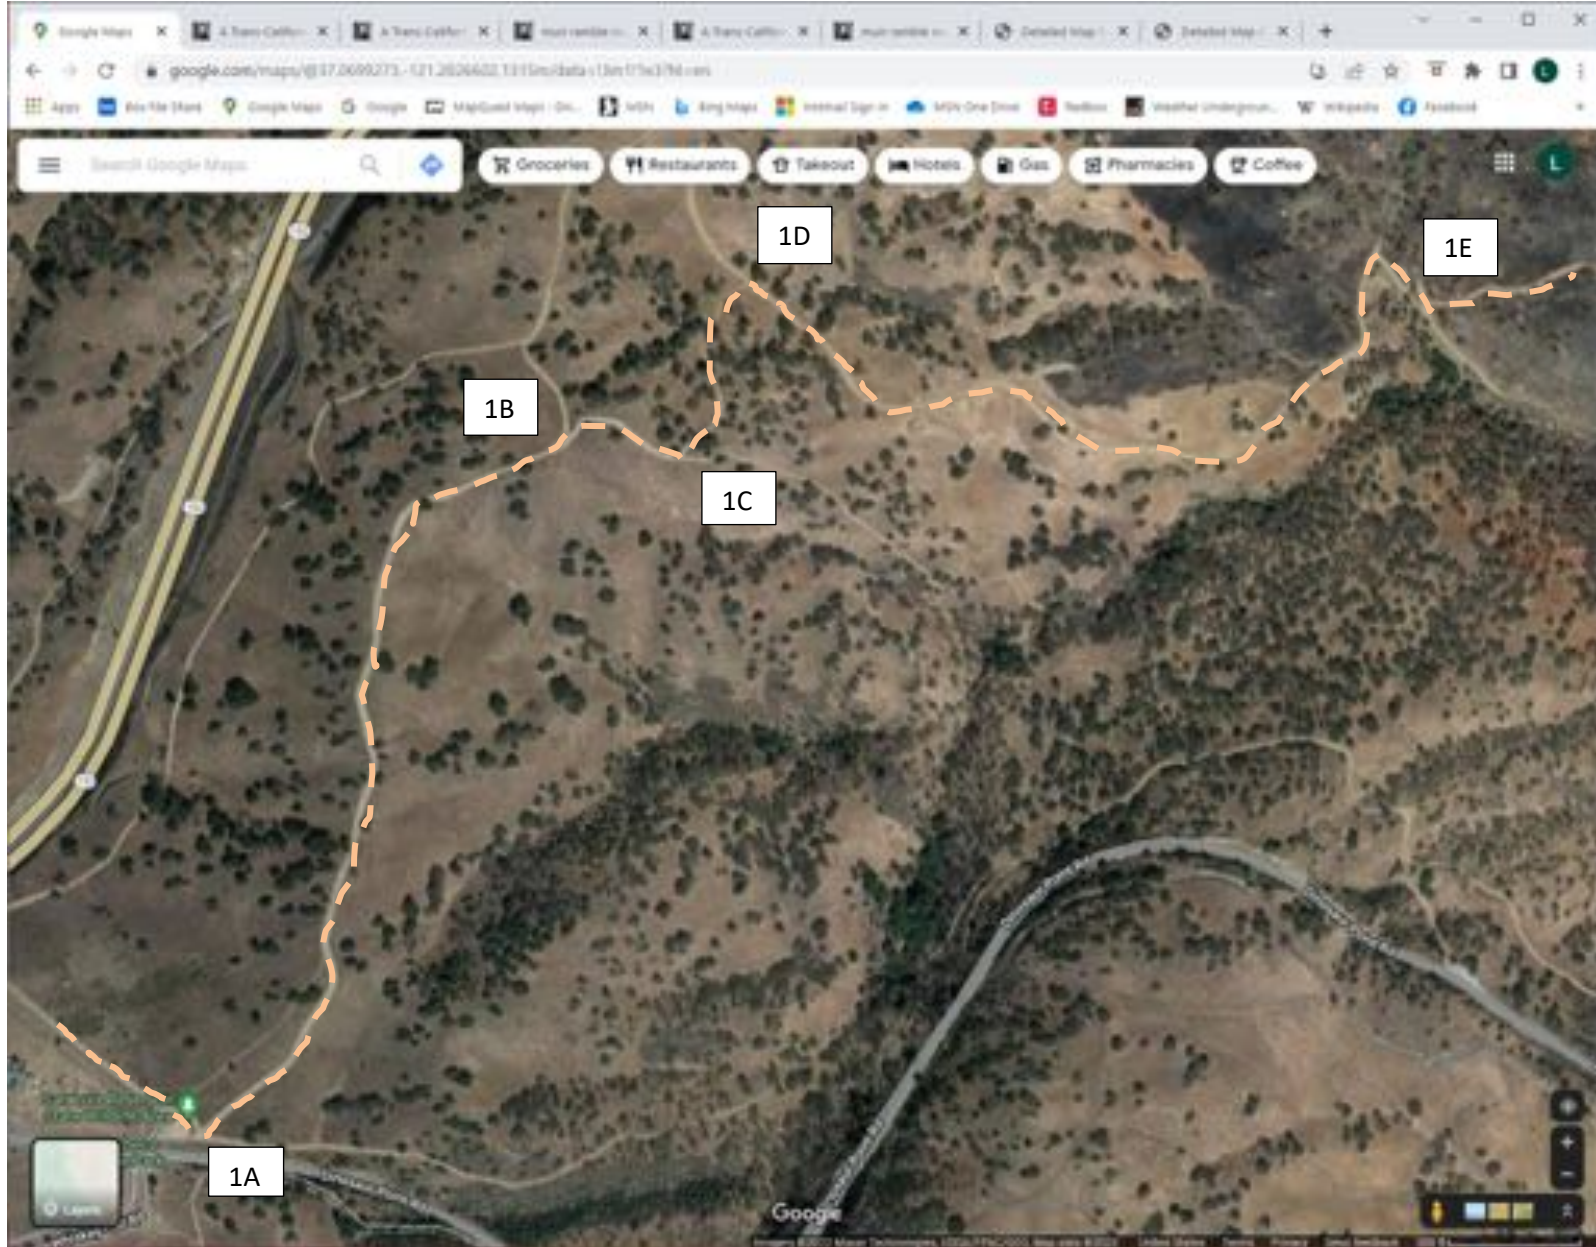

San Luis Reservoir State Recreation Area San Luis Reservoir Wildlife Area

San Luis Reservoir State Recreation Area San Luis Reservoir Wildlife Area

**San Luis Reservoir State Recreation Area
San Luis Reservoir Wildlife Area**

From Point	To Point	Distance (feet)	Distance (miles)
1A	1B	3896	0.7
1B	1C	493	0.1
1C	1D	824	0.2
1D	1E	3643	0.7
1E	1F	1406	0.3
1F	1G	2851	0.5
1G	1H	3907	0.7
		Total Miles	3.2

San Luis Reservoir State Recreation Area
Cottonwood Creek Wildlife Area - Upper Unit

**San Luis Reservoir State Recreation Area
Cottonwood Creek Wildlife Area - Upper Unit**

From Point	To Point	Distance (feet)	Distance (miles)
2A	2B	1443	0.3
2B	2C	1584	0.3
2C	2D	390	0.1
2D	2E	1443	0.3
2E	2F	3168	0.6
2F	2G	3696	0.7
2G	2H	3379	0.6
2H	2I	1865	0.3
		Total Miles	3.2

San Luis Reservoir State Recreation Area Cottonwood Creek Wildlife Area - Lower Unit

**San Luis Reservoir State Recreation Area
Cottonwood Creek Wildlife Area - Lower Unit**

From Point	To Point	Distance (feet)	Distance (miles)
3A	3B	1279	0.2
3B	3C	2640	0.5
3C	3D	3696	0.7
3D	3E	6336	1.2
3E	3F	2640	0.5
3F	3G	5808	1.1
		Total Miles	4.2