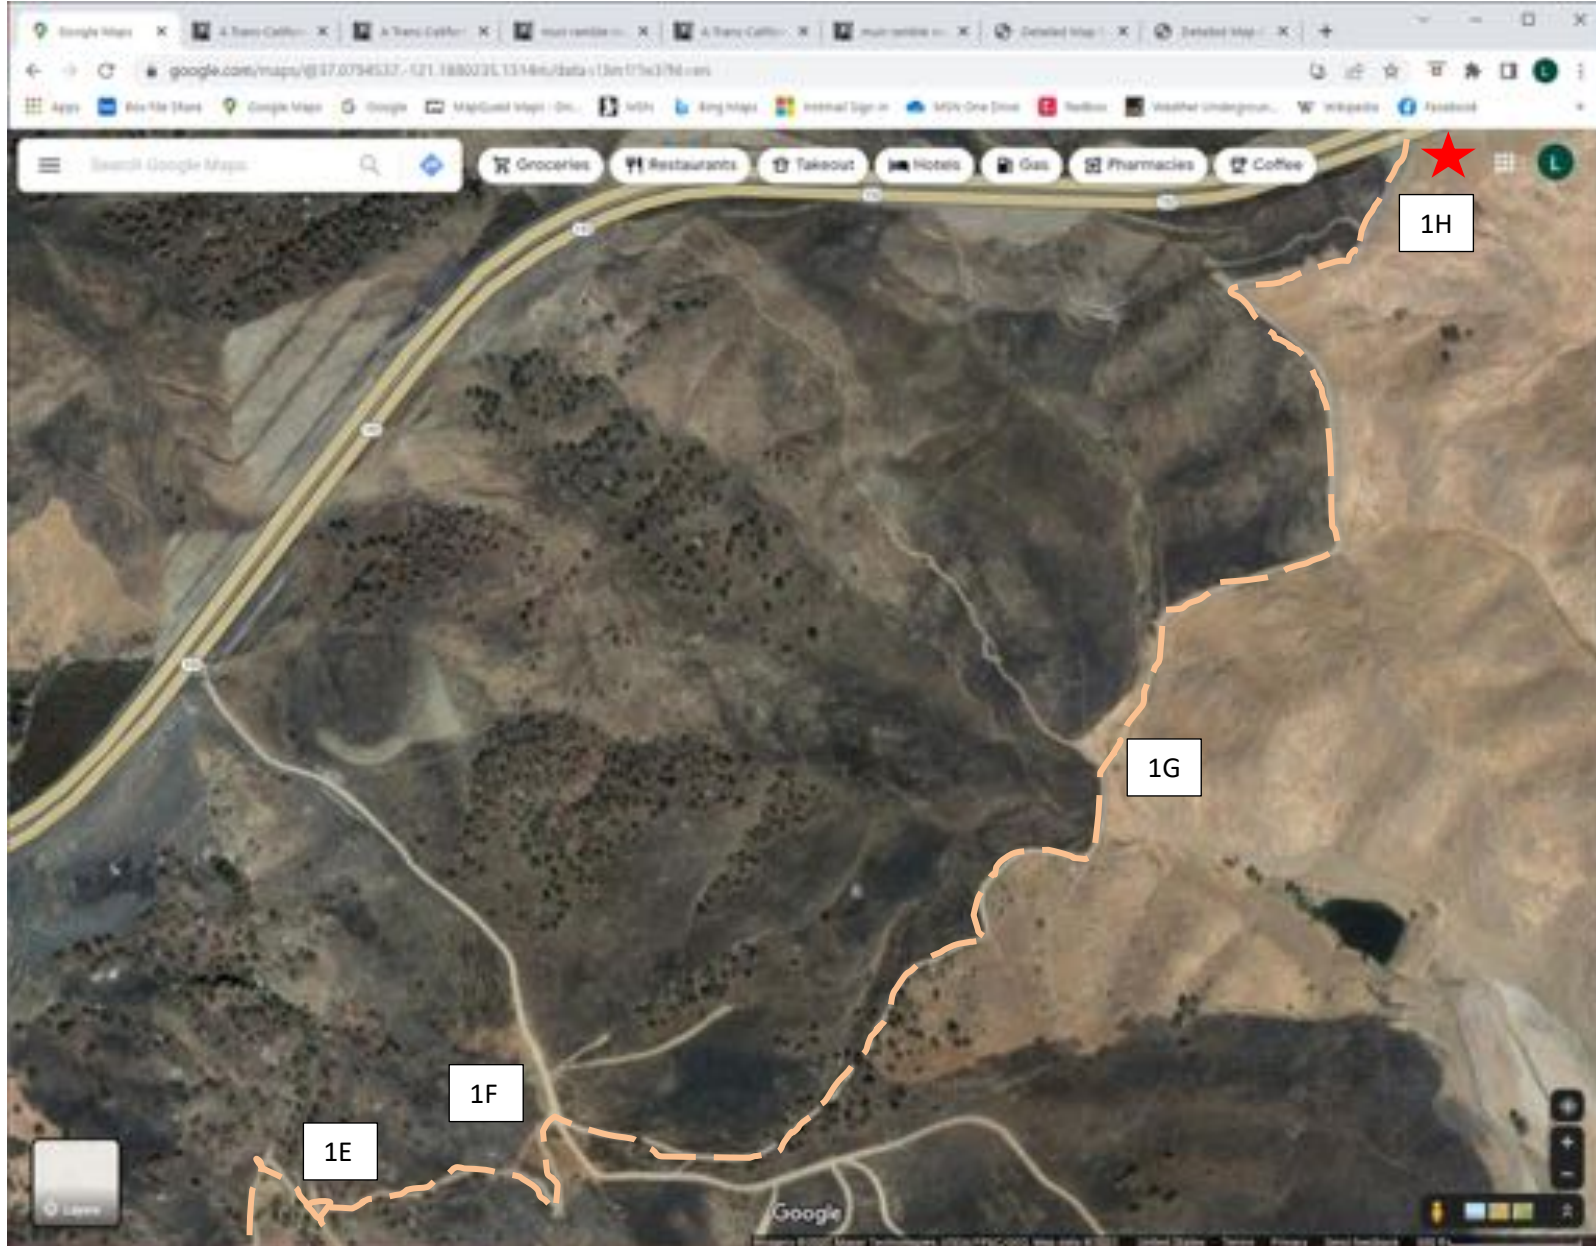

San Luis Reservoir State Recreation Area San Luis Reservoir Wildlife Area

San Luis Reservoir State Recreation Area San Luis Reservoir Wildlife Area

**San Luis Reservoir State Recreation Area
San Luis Reservoir Wildlife Area**

From Point	To Point	Distance (feet)	Distance (miles)
1A	1B	3896	0.7
1B	1C	493	0.1
1C	1D	824	0.2
1D	1E	3643	0.7
1E	1F	1406	0.3
1F	1G	2851	0.5
1G	1H	3907	0.7
		Total Miles	3.2

San Luis Reservoir State Recreation Area
Cottonwood Creek Wildlife Area - Upper Unit

**San Luis Reservoir State Recreation Area
Cottonwood Creek Wildlife Area - Upper Unit**

From Point	To Point	Distance (feet)	Distance (miles)
2A	2B	1443	0.3
2B	2C	1584	0.3
2C	2D	390	0.1
2D	2E	1443	0.3
2E	2F	3168	0.6
2F	2G	3696	0.7
2G	2H	3379	0.6
2H	2I	1865	0.3
		Total Miles	3.2

San Luis Reservoir State Recreation Area Cottonwood Creek Wildlife Area - Lower Unit

**San Luis Reservoir State Recreation Area
Cottonwood Creek Wildlife Area - Lower Unit**

From Point	To Point	Distance (feet)	Distance (miles)
3A	3B	1279	0.2
3B	3C	2640	0.5
3C	3D	3696	0.7
3D	3E	6336	1.2
3E	3F	2640	0.5
3F	3G	5808	1.1
		Total Miles	4.2