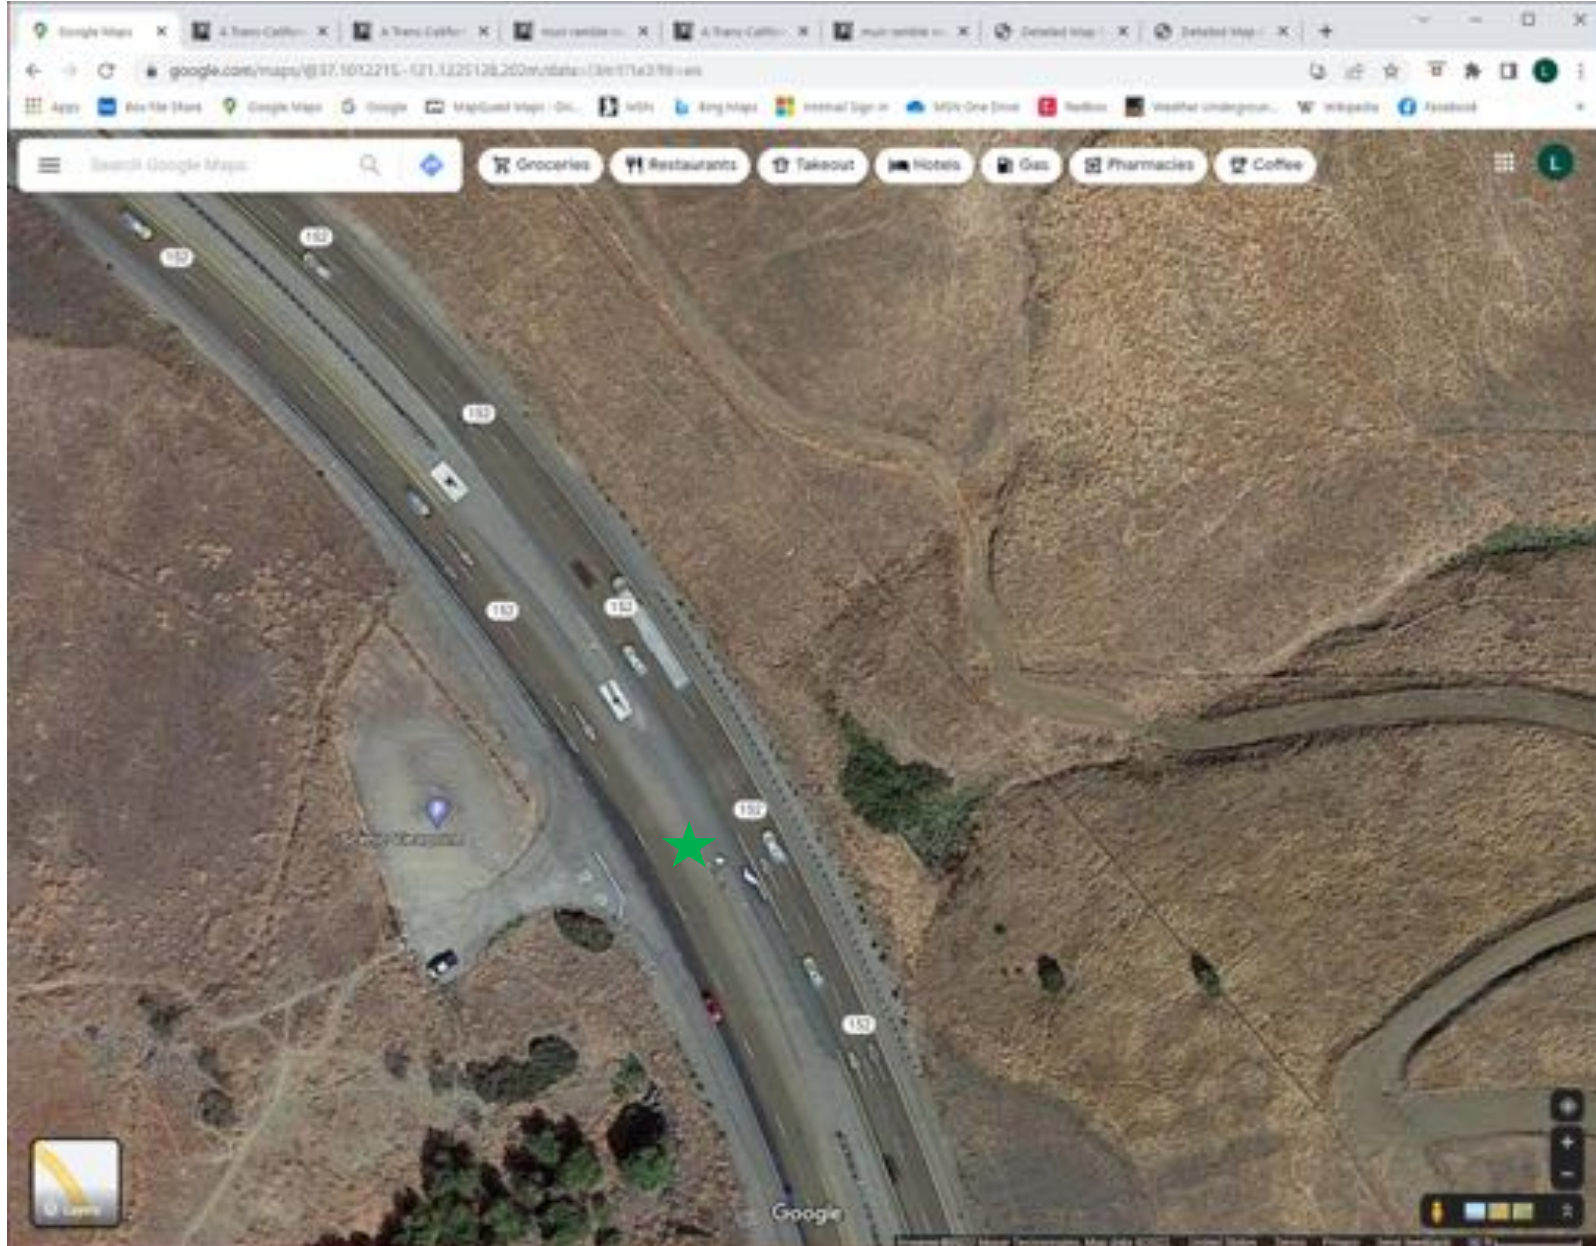

San Luis Reservoir State Recreation Area Cottonwood Creek Wildlife Area - Lower Unit